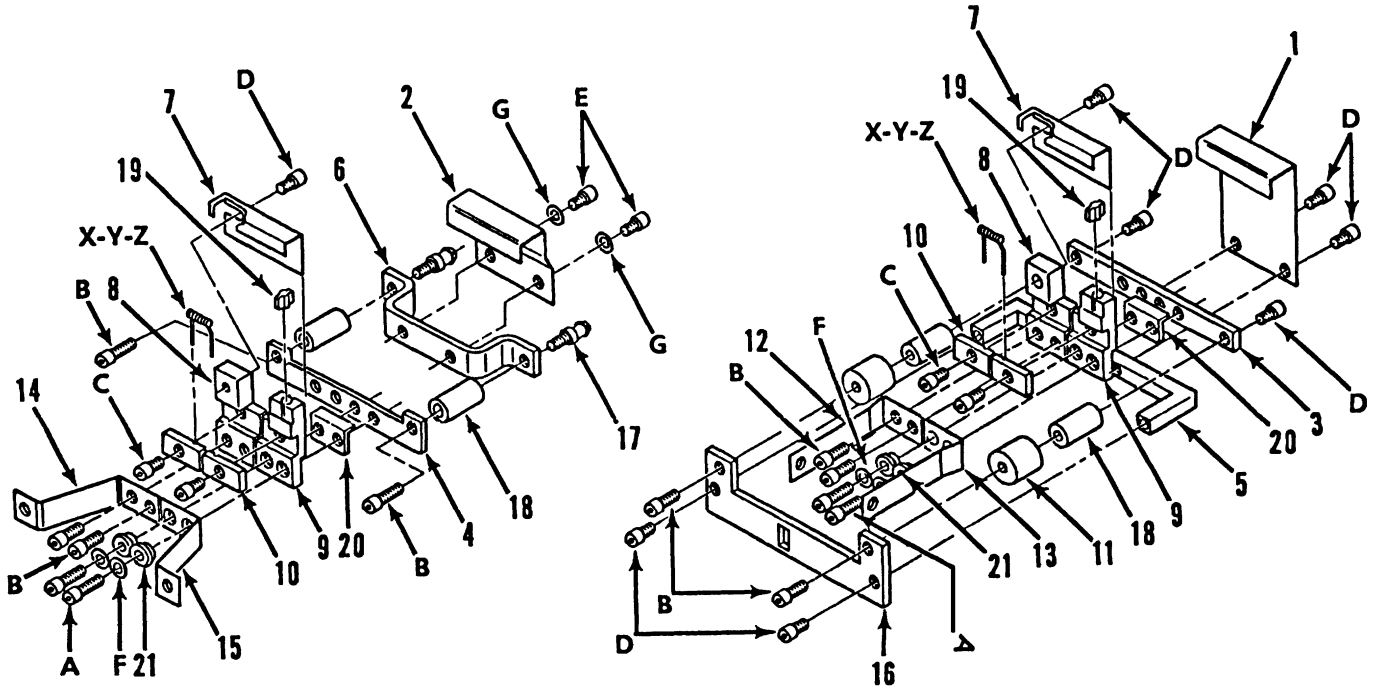

ELECTRON BEAM EMITTER PARTS

for Temescal, CHA and Telemark guns.
ALL PART NUMBERS CROSS-REFERENCED BELOW.

PART	TEMESCAL	CHA/TELEMARK	VESCO	PRICE
1 ANODE.....	204-0292	273-0003	V-0292	\$70.00
2 ANODE.....	303-9402	253-0017	V-9402	\$70.00
3 MOUNTING BAR.....	204-0322	273-0017	V-0322	\$70.00
4 MOUNTING BAR.....	303-9412	252-0020	V-9412	\$70.00
5 MOUNTING BRACKET.....	204-0312	273-0019	V-0312	\$70.00
6 EMITTER SUPPORT BRACKET.....	303-3152	252-0016	V-3152	\$70.00
7 BEAM FORMER.....	415-1822	273-0004	V-1822	\$70.00
8 CATHODE BLOCK L.H.....	303-9362	273-0031A	V-9362	\$125.00
9 CATHODE BLOCK R.H.....	303-9372	273-0031B	V-9372	\$125.00
10 FILAMENT CLAMP.....	303-9382	273-0033	V-9382	\$45.00
11 INSULATOR SHIELD.....	204-0302	273-0011	V-0302	\$25.00
12 FILAMENT BUSS BAR L.H.....	204-0343-1	273-0035A	V-0343-1	\$45.00
13 FILAMENT BUSS BAR R.H.....	204-0343-2	273-0036B	V-0343-2	\$45.00
14 FILAMENT BUSS BAR L.H.....	303-3122-1	273-0035A	V-3122-1	\$45.00
15 FILAMENT BUSS BAR R.H.....	303-3122-2	273-0036B	V-3122-2	\$45.00
16 EMITTER SUPPORT BAR.....	204-0332	273-0018	V-0332	\$70.00
17 SUPPORT STUD.....	303-3161	273-0040	V-3161	\$25.00
18 H.V. INSULATOR (BOX 10).....	602-8781	273-0010	V-8781	\$75.00
19 LOCATING INSULATOR.....	303-6721	273-0005	V-6721	\$5.00
20 R.ANGLE INSULATOR.....	N/A	N/A	V-3130	\$15.00
21 FLANGED INSULATOR.....	303-3131	273-0006	V-3131	\$5.00
X 7 1/2 TURN FILAMENT (BOX 5).....	317-6871	273-0001	V-6871	\$60.00
Z 5 1/2 TURN FILAMENT (BOX 5).....	0515-5441	273-0002-1	V-5441	\$60.00
A SCREW SOC HD 6-32 NC 1/2 IN (BOX 10).....	1321-1255	271-6060	V-1255	\$5.00
B SCREW SOC HD 6-32 NC 3/8 IN (BOX 10).....	1321-1254	271-6050	V-1254	\$5.00
C SCREW SOC HD 6-32 NC 5/16 IN (BOX 10).....	N/A	N/A	V-1250	\$5.00
D SCREW SOC HD 6-32 NC 1/4 IN (BOX 10).....	1321-1252	271-6030	V-1252	\$5.00
E SCREW SOC HD 6-32 NC 3/16 IN (BOX 10).....	1321-1251	N/A	V-1251	\$5.00
F WASHER FLAT #6 (BOX 10).....	1378-1200	273-0007	V-1200	\$1.00
G LOCKWASHER INT. TOOTH #6 SST (BOX 10).....	1474-1200	N/A	V-1201	\$1.00